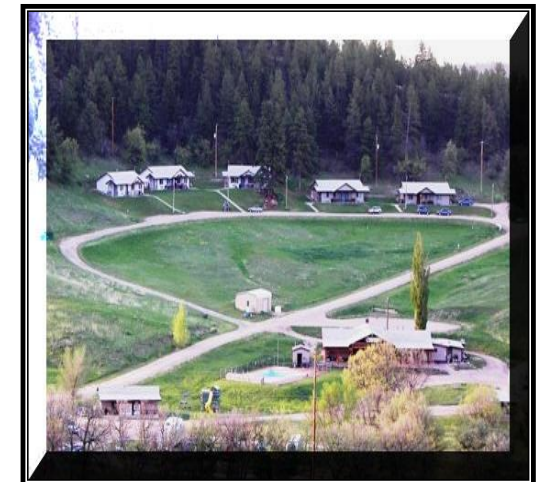

ELK CREEK RESORT Spring and Summer Holiday Rates 2025

8220 Elk Creek Road

Piedmont, SD 57769

www.elkcreekresort.net

Email: info@elkcreekresort.net

605-787-4884